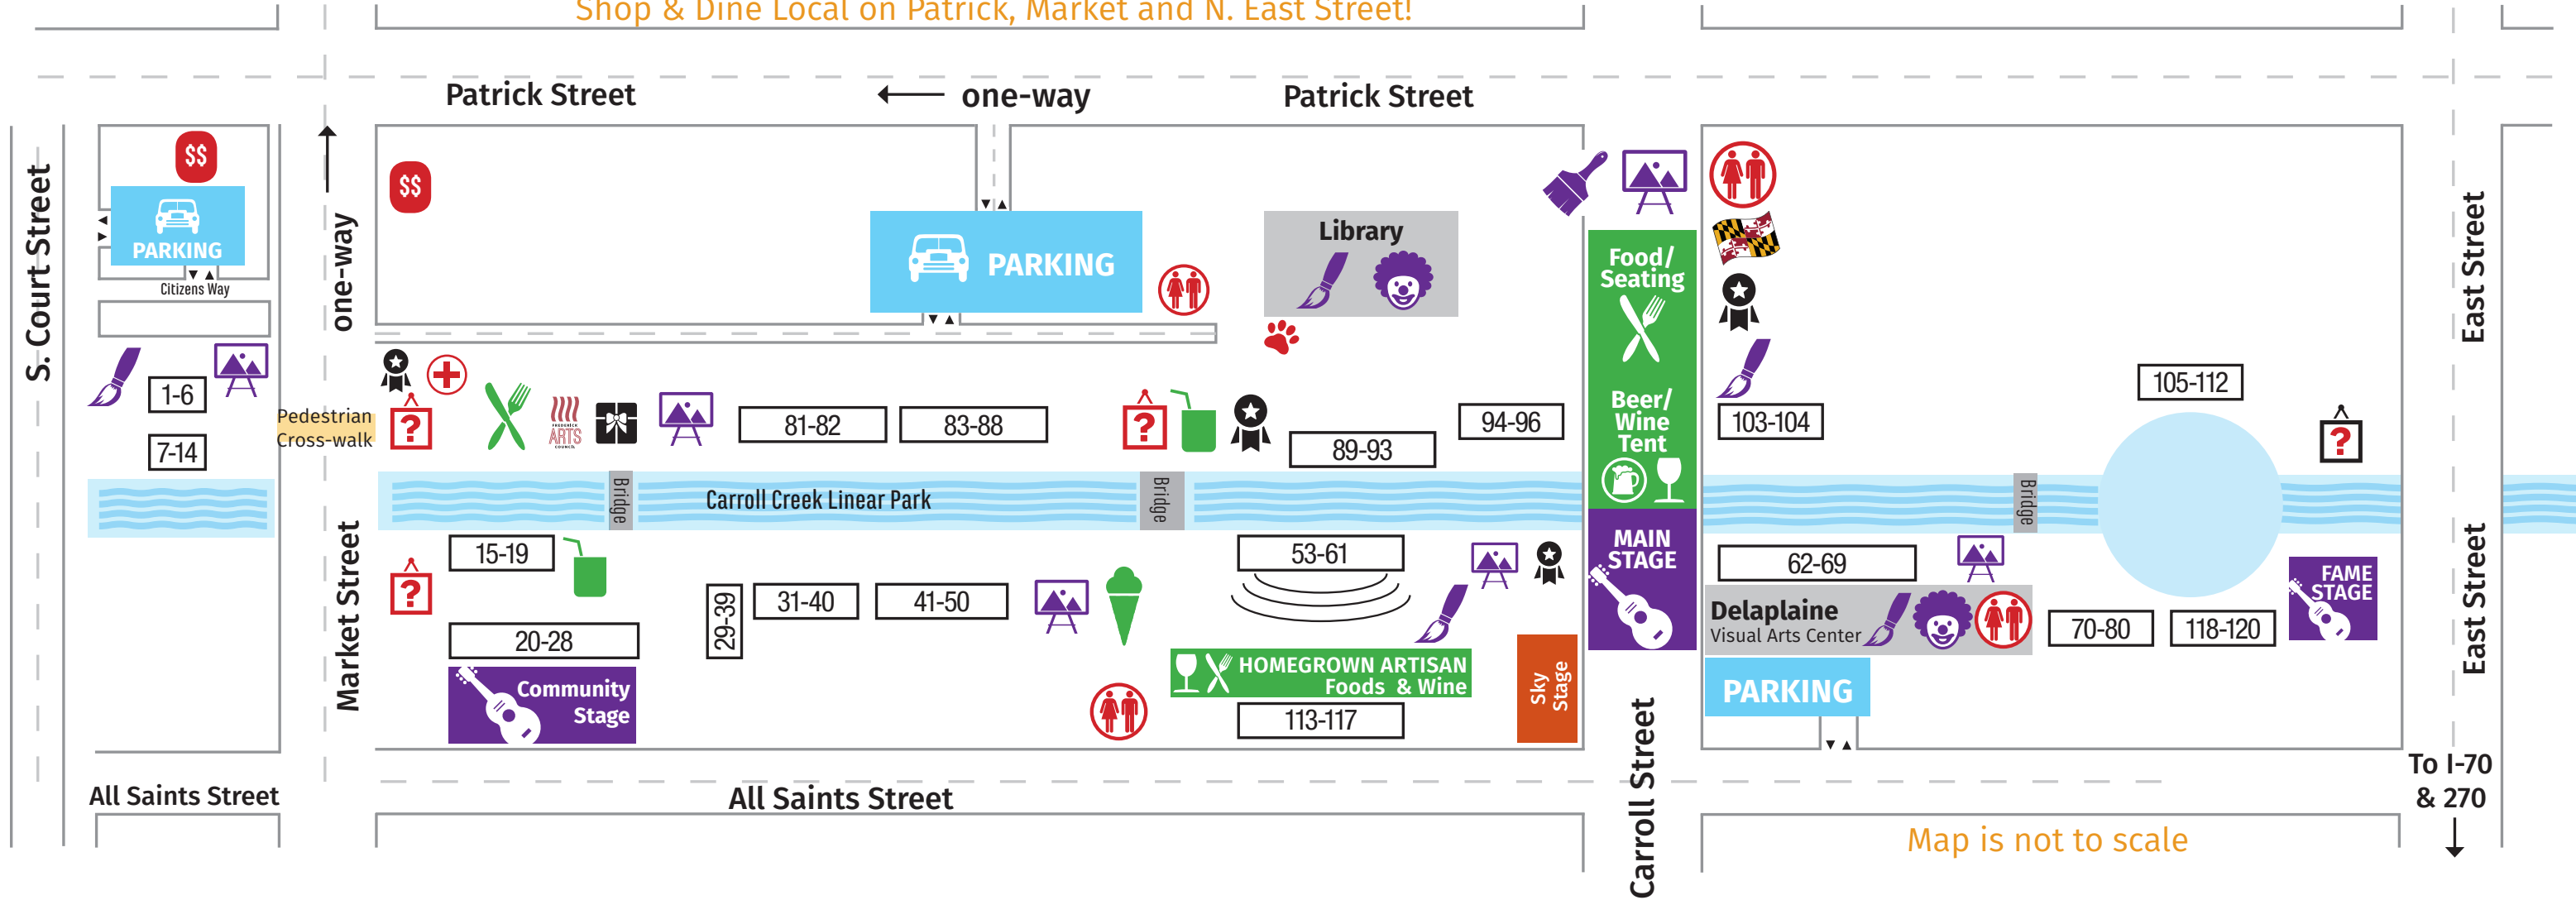

FESTIVAL MAP

MAP KEY

- Artists
- Sponsors
- Festival Shoppe
- Information
- Restrooms
- ATM
- First Aid
- Dog Water Station
- Frederick Terps Alumni Assoc
- Food
- Beer & Wine
- Lemonade
- Ice Cream
- Stages & Live Music
- Kids Activities
- Hands-on Art Activity
- Key 103 Interactive Art Project
- Artist Demonstration

Shop & Dine Local on Patrick, Market and N. East Street!

Map is not to scale

To I-70 & 270