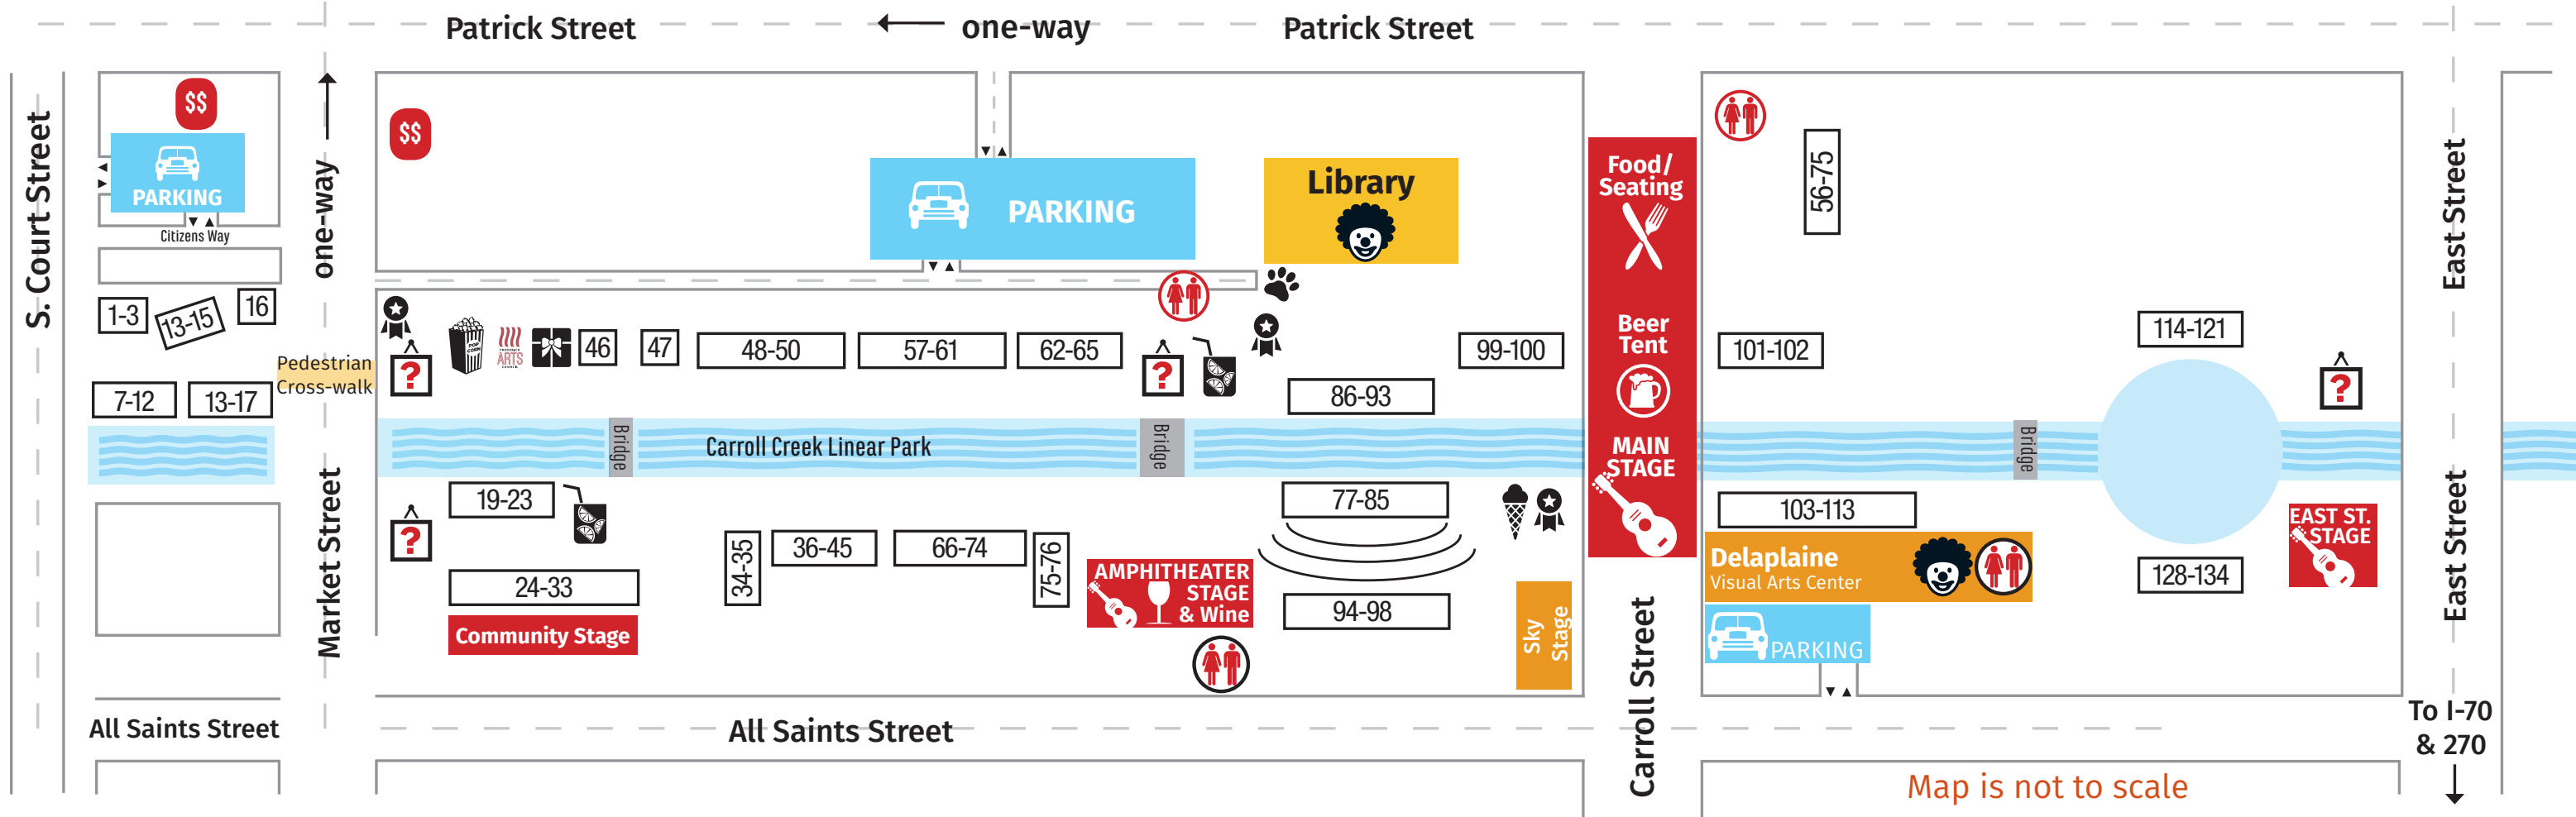

# FESTIVAL MAP

## MAP KEY

- Artists
- Information
- Restrooms
- ATM
- Sponsors
- Kids Activities
- Music
- Food
- Beer & Wine
- Lemonade
- Ice Cream
- Dog Water Station
- Festival Shoppe

Shop & Dine Local on Patrick, Market and N. East Street!

Map is not to scale

To I-70 & 270